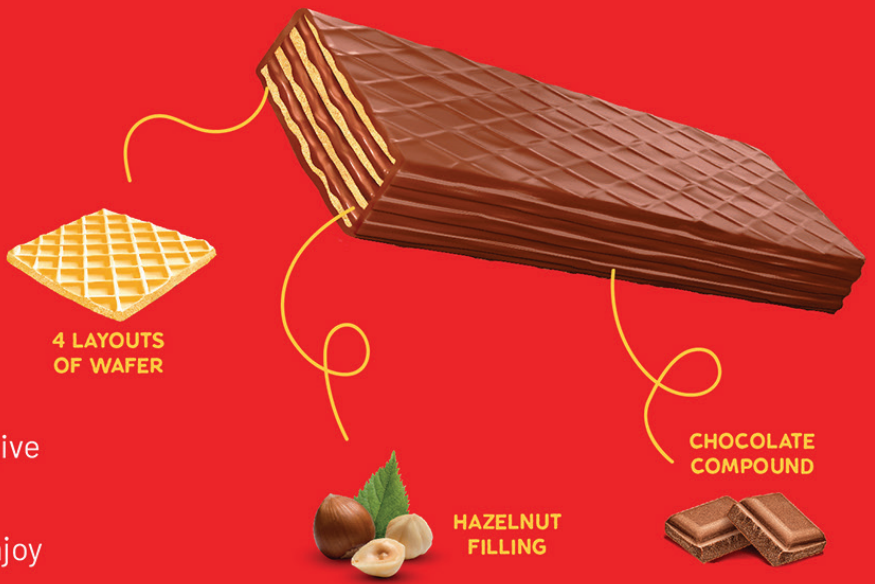

Margarita

SCAN ME
to find out
more!

MANDO WAFERS

150g	COCOA HAZELNUT LEMON STRAWBERRY VANILLA	300g	COCOA HAZELNUT LEMON STRAWBERRY VANILLA	700g	COCOA HAZELNUT LEMON STRAWBERRY VANILLA
18 pcs		18 pcs		8 pcs	
84 boxes		100 boxes		110 boxes	

MANDO WAFERS

CHOCOLATE COATED

45g	HAZELNUT & COCOA
6x24 pcs	
63 boxes	

45g	HAZELNUT & COCOA (CHOCOLATE COATED)
6x24 pcs	
63 boxes	

WHY "MANDO WAFER" WITH CHOCOLATE COATED IS SO SPECIAL?

- First, the chocolate makes it incredibly delicious, melting smoothly in your mouth.
- The real cocoa taste and hazelnut aroma give it a truly unique character.
- Its convenient 45g size makes it easy to enjoy anytime.